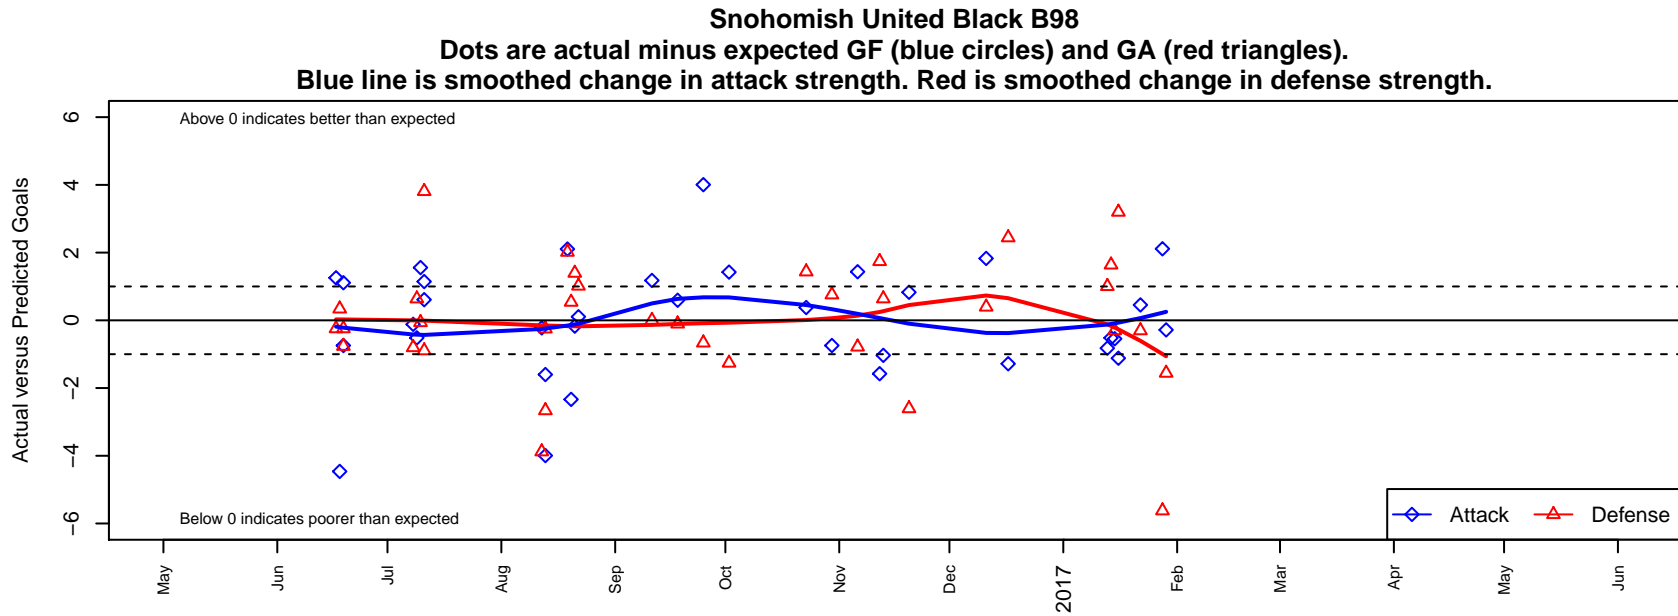

Snohomish United Black B98

Snohomish Youth SC
 Snohomish, WA
 B98 total strength=1774
 attack=44.99 defense=18.96
 fall league = RCL B98 Div 2
 notes= Uderitz 2014-6

alt names used:
 SNOHOMISH UNITED B98/99 (WA)
 SNOHOMISH UNITED B98/99 (WA)
 SNOHOMISH UNITED BLACK A
 SNOHOMISH UNITED BU19 (WA)
 SNOHOMISH UNITEDBU98/99 UDERITZ
 Snohomish United Black 98/99
 SNOHOMISH UNITED BLACK A

**attack and defense variance (black dot)
relative to other teams
and top 10 in region**

**attack and defense rating
relative to others at age
and all opponents in last 13 months**

Performance relative to 13 month average