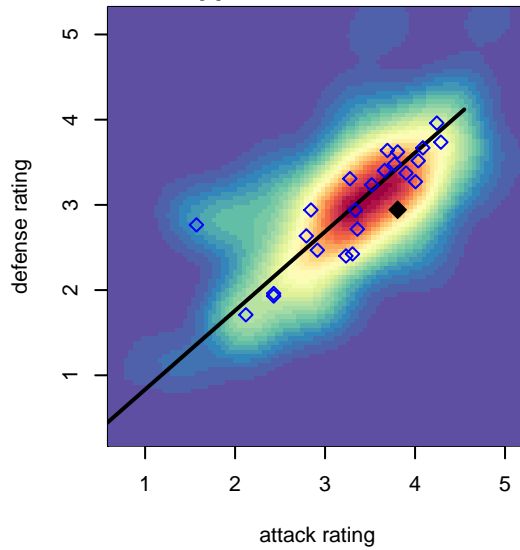

Snohomish United Black B98

Snohomish Youth SC
 Snohomish, WA
 B98 total strength=1774
 attack=44.99 defense=18.96
 fall league = RCL B98 Div 2
 notes= Uderitz 2014-6

alt names used:
 SNOHOMISH UNITED B98/99 (WA)
 SNOHOMISH UNITED B98/99 (WA)
 SNOHOMISH UNITED BLACK A
 SNOHOMISH UNITED BU19 (WA)
 SNOHOMISH UNITEDBU98/99 UDERITZ
 Snohomish United Black 98/99
 SNOHOMISH UNITED BLACK A

**attack and defense variance (black dot)
relative to other teams
and top 10 in region**

**attack and defense rating
relative to others at age
and all opponents in last 13 months**

Performance relative to 13 month average