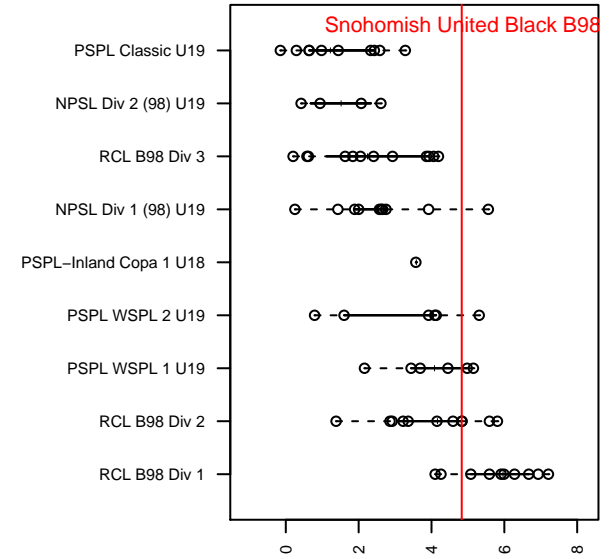

Snohomish United Black B98

Snohomish Youth SC
 Snohomish, WA
 B98 total strength=1774
 attack=44.99 defense=18.96
 fall league = RCL B98 Div 2
 notes= Uderitz 2014-6

alt names used:
 SNOHOMISH UNITED B98/99 (WA)
 SNOHOMISH UNITED B98/99 (WA)
 SNOHOMISH UNITED BLACK A
 SNOHOMISH UNITED BU19 (WA)
 SNOHOMISH UNITEDBU98/99 UDERITZ
 Snohomish United Black 98/99
 SNOHOMISH UNITED BLACK A

Venues played:
 2016 Snohomish United Invit Gold
 2016 Nike Crossfire Challenge Super Group U'
 2016 REDAPT Cup Gold U19
 2016 Bigfoot BU19 gold U19
 2016 RCL B98 Div 2
 2016 PacNW Winter Classic Premier U19
 2016 WYS Championship B98

**attack and defense variance (black dot)
relative to other teams
and top 10 in region**

**attack and defense rating
relative to others at age
and all opponents in last 13 months**

Performance relative to 13 month average